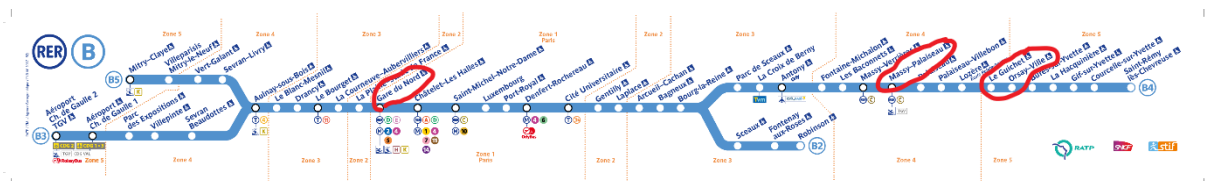

PARIS-SACLAY

EECI

Campus of Centralesupelec
 Bouygues Building
 9 rue Joliot-Curie
 91192 Gif-sur-Yvette
 France

Mail : admin-eeci@centralesupelec.fr

Website : www.eeci-igsc.eu

<https://www.google.fr/maps/place/CentraleSup%C3%A9lec+-+Campus+de+Gif/@48.7087887,2.1639656,18z/data=!4m5!3m4!1s0x47e67f5ab9b602a9:0x7cfcf25a43cab9eb!8m2!3d48.7088206!4d2.1639492?hl=fr>

A) By Train

Take the Regional Train line RER B: Direction 'Saint-Remy les Chevreuse', it links the 'Gare du Nord' Station to Paris center and its suburbs.

3 possible stops to EECI Campus: 'Massy-Palaiseau', 'Le Guichet', 'Orsay-Ville'

B) By Air

1) From Charles de Gaulle International Airport

Take the Regional train line RER B: Direction 'Saint-Remy les Chevreuse', it links the international airport to Paris center and its suburbs.

RER B plan:

Getting on at Charles de Gaulle Airport:

The station « Aéroport Charles de Gaulle 1 » for terminals 1 and 3.

The station « Aéroport Charles de Gaulle 2 - TGV » for terminals 2 ACDEF and G.

Terminal 2G is linked to terminal 2F by the free N2 shuttle.