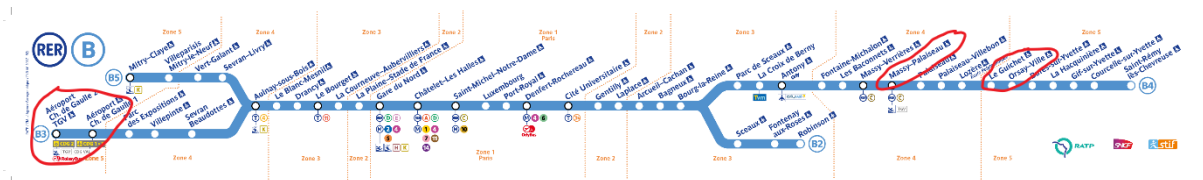

A) By Train

Take the Regional Train line RER B: Direction 'Saint-Remy les Chevreuse', it links the 'Gare du Nord' Station to Paris center and its suburbs.

3 possible stops to EECI Campus: 'Massy-Palaiseau', 'Le Guichet', 'Orsay-Ville'

- 1) Get off at RER Station 'Orsay-Ville', take Bus No.7, get off at 'Le Moulon'
- 2) Get off at RER Station 'Le Guichet', take Bus No.9, get off at 'Le Moulon' or
- 3) Get off at RER Station 'Massy-Palaiseau', take Bus 91-06B/C; get off at 'Le Moulon'

B) By Air

1) From Charles de Gaulle International Airport

Take the Regional train line RER B: Direction 'Saint-Remy les Chevreuse', it links the international airport to Paris center and its suburbs.

RER B plan:

Getting on at Charles de Gaulle Airport:

The station « Aéroport Charles de Gaulle 1 » for terminals 1 and 3.

The station « Aéroport Charles de Gaulle 2 - TGV » for terminals 2 ACDEF and G.

Terminal 2G is linked to terminal 2F by the free N2 shuttle.