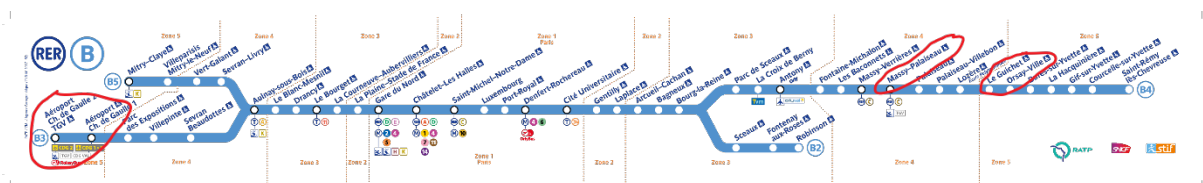

PARIS-SACLAY

EECI

Campus of Centralesupelec
 Level 2, Stairs B, Room 35,
 Breguet Building
 3 rue Joliot-Curie
 91192 Gif-sur-Yvette
 France

Tel : +33 (0)1 69 85 12 12 (Campus Reception)
 Mail : admin-eeci@centralesupelec.fr
 Website : <http://www.eeci-igsc.eu/>

<https://www.google.fr/maps/place/CentraleSup%C3%A9lec+-+Campus+de+Gif/@48.7087887,2.1639656,18z/data=!4m5!3m4!1s0x47e67f5ab9b602a9:0x7cfcf25a43cab9eb!8m2!3d48.7088206!4d2.1639492?hl=fr>

A) By Air

1) From Charles de Gaulle International Airport

Take the Regional train line RER B: Direction 'Saint-Remy les Chevreuse', it links the international airport to Paris center and its suburbs.

RER B plan:

- 1) Get off at RER Station 'Massy-Palaiseau', take Bus 91-06; get off at 'Joliot Curie', walk 350m or https://moovitapp.com/index/en/public_transit-line-91_06-Paris-662-856971-571703-1
- 2) Get off at RER Station 'Le Guichet', take Bus No.9, get off at 'Joliot Curie', walk 350m or
- 3) Get off at RER Station 'Orsay-Ville', take Bus No.7, get off at 'Lieu de Vie', walk 800m

Return : Getting on at Charles de Gaulle Airport:

The station « Aéroport Charles de Gaulle 1 » for terminals 1 and 3.

The station « Aéroport Charles de Gaulle 2 - TGV» for terminals 2 ACDEF and G.

Terminal 2G is linked to terminal 2F by the free N2 shuttle.