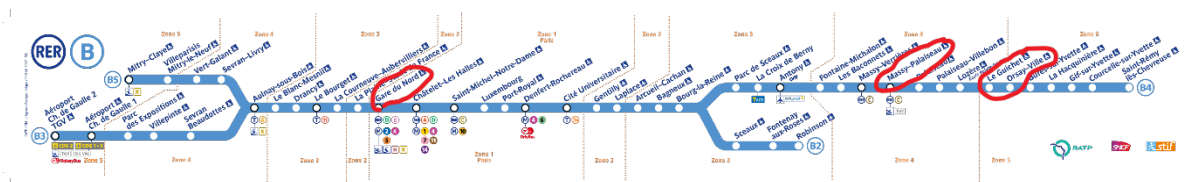

Take the Regional train line RER B: Direction 'Saint-Remy les Chevreuse', it links the international airport to Paris center and its suburbs.

RER B plan:

- 1) Get off at RER Station 'Massy-Palaiseau', take Bus 91-06; get off at 'Joliot Curie', walk 350m or https://moovitapp.com/index/en/public_transit-line-91_06-Paris-662-856971-571703-1
- 2) Get off at RER Station 'Le Guichet', take Bus No.9, get off at 'Joliot Curie', walk 350m or
- 3) Get off at RER Station 'Orsay-Ville', take Bus No.7, get off at 'Lieu de Vie', walk 800m

Return : Getting on at Charles de Gaulle Airport:

The station « Aéroport Charles de Gaulle 1 » for terminals 1 and 3.

The station « Aéroport Charles de Gaulle 2 - TGV» for terminals 2 ACDEF and G.

Terminal 2G is linked to terminal 2F by the free N2 shuttle.

2) From Orly Airport

A) Take shuttle express **I'ORLYVAL** until RER train station **ANTONY**, take the Regional line RER B: Direction 'Saint-Remy les Chevreuse':

- 1) Get off at RER Station 'Massy-Palaiseau', take Bus 91-06; get off at 'Joliot Curie', walk 350m or https://moovitapp.com/index/en/public_transit-line-91_06-Paris-662-856971-571703-1
- 2) Get off at RER Station 'Le Guichet', take Bus No.9, get off at 'Joliot Curie', walk 350m or
- 3) Get off at RER Station 'Orsay-Ville', take Bus No.7, get off at 'Lieu de Vie', walk 800m

3 possible stops to EECI Campus: 'Massy-Palaiseau', 'Le Guichet', 'Orsay-Ville'

- 1) Get off at RER Station 'Massy-Palaiseau', take Bus 91-06; get off at 'Joliot Curie', walk 350m or https://moovitapp.com/index/en/public_transit-line-91_06-Paris-662-856971-571703-1
- 2) Get off at RER Station 'Le Guichet', take Bus No.9, get off at 'Joliot Curie', walk 350m or
- 3) Get off at RER Station 'Orsay-Ville', take Bus No.7, get off at 'Lieu de Vie', walk 800m