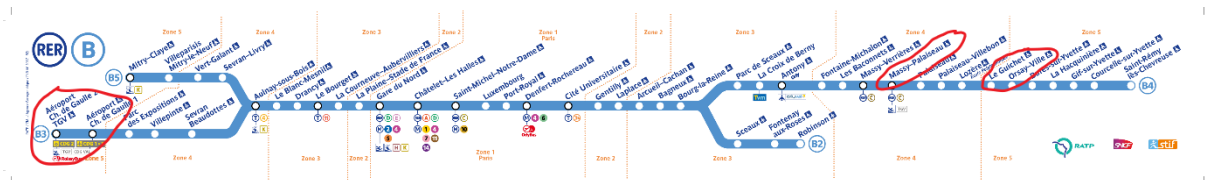

### A) By Train

Take the Regional Train line RER B: Direction 'Saint-Remy les Chevreuse', it links the 'Gare du Nord' Station to Paris center and its suburbs.

3 possible stops to EECI Campus: 'Massy-Palaiseau', 'Le Guichet', 'Orsay-Ville'

- 1) Get off at RER Station 'Orsay-Ville', take Bus No.7, get off at 'Le Moulon'
- 2) Get off at RER Station 'Le Guichet', take Bus No.9, get off at 'Le Moulon' or
- 3) Get off at RER Station 'Massy-Palaiseau', take Bus 91-06B/C; get off at 'Le Moulon'

### 1) From Charles de Gaulle International Airport

Take the Regional train line RER B: Direction 'Saint-Remy les Chevreuse', it links the international airport to Paris center and its suburbs.

RER B plan: