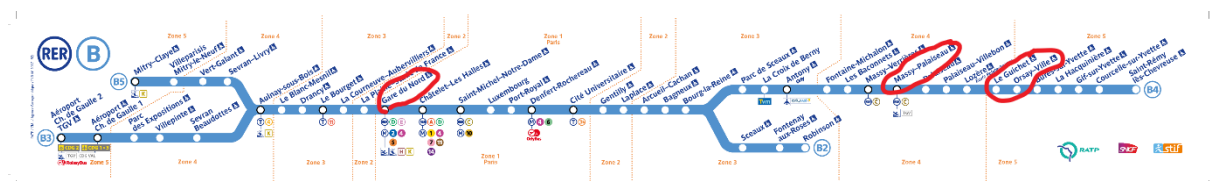

## PARIS-SACLAY

### EECI

Campus of Centralesupelec  
 Level 2, Stairs B, Room 35,  
 Building Breguet  
 3 rue Joliot-Curie  
 91192 Gif-sur-Yvette  
 France

Tel : +33 (0)1 69 85 12 12 (Campus Reception)

Mail : [admin-eeci@l2s.centralesupelec.fr](mailto:admin-eeci@l2s.centralesupelec.fr)

### A) By Train

Take the Regional Train line RER B: Direction 'Saint-Remy les Chevreuse', it links the 'Gare du Nord' Station to Paris center and its suburbs.

3 possible stops to EECI Campus: 'Massy-Palaiseau', 'Le Guichet', 'Orsay-Ville'

### 1) From Charles de Gaulle International Airport

Take the Regional train line RER B: Direction 'Saint-Remy les Chevreuse', it links the international airport to Paris center and its suburbs.

RER B plan: